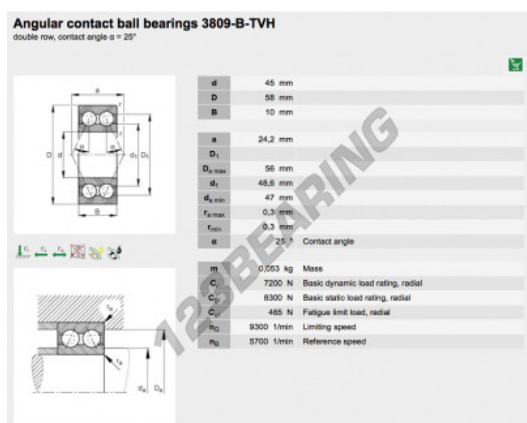

## Deep groove ball bearing single row 3809-B-TVH-FAG - 3809-B-TVH-FAG

<https://www.123bearing.ie/bearing-housing/deep-groove-bearing/single-row/3809-b-tvh-fag>

### PRODUCT FEATURES

Brand	FAG
N° Ean13	3663952349664
Inside diameter	45 mm
Outside diameter	58 mm
Thickness	10 mm
Packaging	1

[contact@123bearing.ie](mailto:contact@123bearing.ie)

+33 359 36 04 90

CRT4 de Lesquin 60 Rue Du Haut De Sainghin 59273 Fretin FRANCE