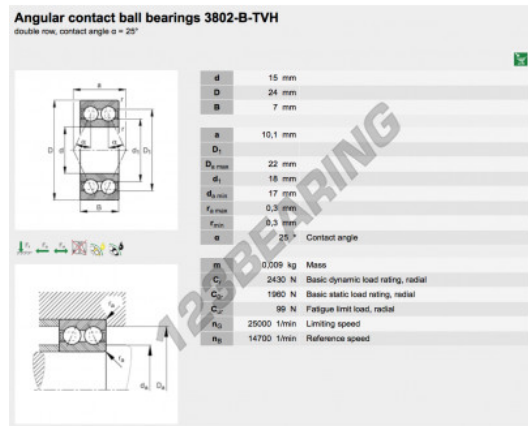

Deep groove ball bearing single row 3802-B-TVH-FAG - 3802-B-TVH-FAG

<https://www.123bearing.ie/bearing-housing/deep-groove-bearing/single-row/3802-b-tvh-fag>

PRODUCT FEATURES

Brand	FAG
N° Ean13	3663952349596
Inside diameter	15 mm
Inside diameter	0.591" inch
Outside diameter	24 mm
Outside diameter	0.945" inch
Thickness	7 mm
Thickness	0.276" inch
Packaging	1