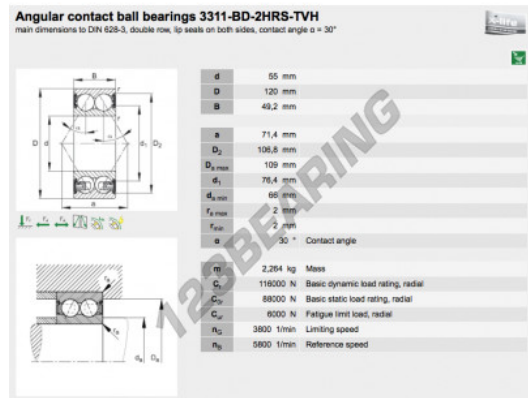

## Deep groove ball bearing single row 3311-BD-2HRS-TVH-FAG - 3311-BD-2HRS-TVH-FAG

<https://www.123bearing.ie/bearing-housing/deep-groove-bearing/single-row/3311-bd-2hrs-tvh-fag>

### PRODUCT FEATURES

Brand	FAG
N° Ean13	3663952349282
Inside diameter	55 mm
Outside diameter	120 mm
Thickness	49.2 mm
Packaging	1

[contact@123bearing.ie](mailto:contact@123bearing.ie)

+33 359 36 04 90

CRT4 de Lesquin 60 Rue Du Haut De Sainghin 59273 Fretin FRANCE