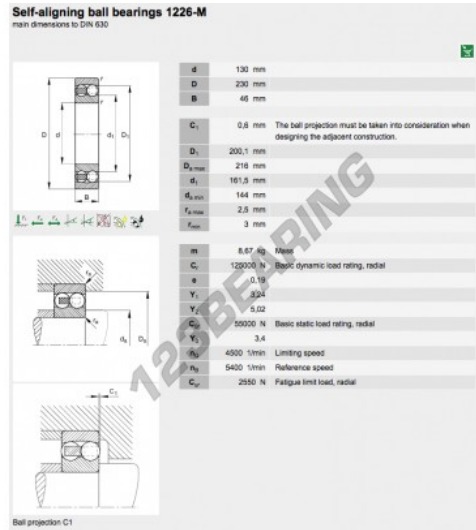

Self aligning ball bearing 1226-M-FAG - 1226-M-FAG

<https://www.123bearing.ie/bearing-housing/deep-groove-bearing/sefl-aligning/1226-m-fag>

PRODUCT FEATURES

| | |
|------------------|---------------|
| Brand | FAG |
| N° Ean13 | 3663952345932 |
| Inside diameter | 130 mm |
| Outside diameter | 230 mm |
| Thickness | 46 mm |
| Weight | 8396 g |
| Packaging | 1 |
| Standard | No standard |