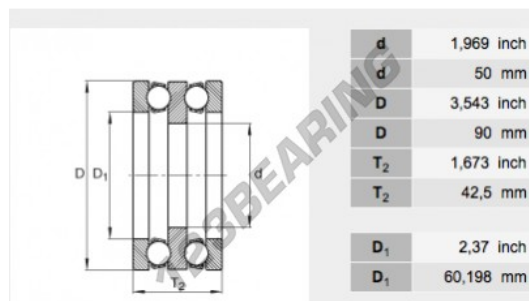

Thrust ball bearing 1912 - 1912

<https://www.123bearing.ie/bearing-housing/deep-groove-bearing/thrust/1912>

PRODUCT FEATURES

Brand	GEN
Inside diameter	50 mm
Outside diameter	90 mm
Thickness	42.5 mm
Weight	0.0001 g
Packaging	1