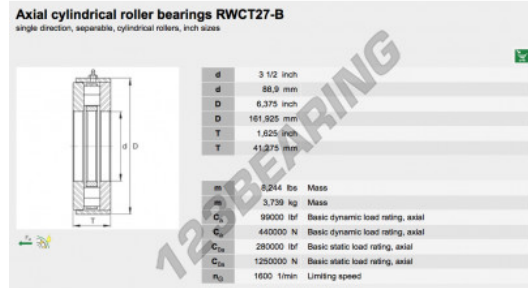

Thrust roller bearing RWCT27-B-INA - RWCT27-B-INA

<https://www.123bearing.ie/bearing-housing/roller-bearing/thrust/rwct27-b-ina>

PRODUCT FEATURES

Brand	INA
N° Ean13	3663952343266
Inside diameter	88.9 mm
Outside diameter	161.925 mm
Thickness	41.275 mm
Packaging	1