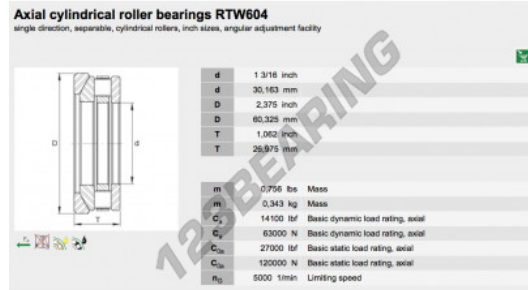

Thrust roller bearing RTW604-INA - RTW604-INA

<https://www.123bearing.ie/bearing-housing/roller-bearing/thrust/rtw604-ina>

PRODUCT FEATURES

Brand	INA
N° Ean13	3663952343075
Inside diameter	30.163 mm
Outside diameter	60.325 mm
Thickness	26.975 mm
Packaging	1