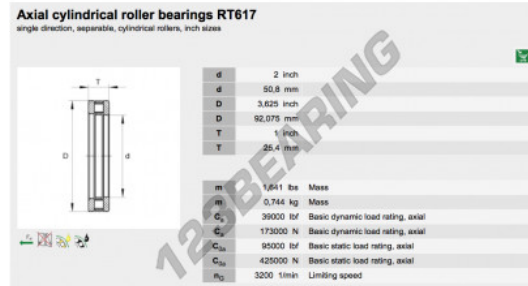

Thrust roller bearing RT617-INA - RT617-INA

<https://www.123bearing.ie/bearing-housing/roller-bearing/thrust/rt617-ina>

PRODUCT FEATURES

Brand	INA
N° Ean13	3663952342542
Inside diameter	50.8 mm
Outside diameter	92.075 mm
Thickness	25.4 mm
Packaging	1