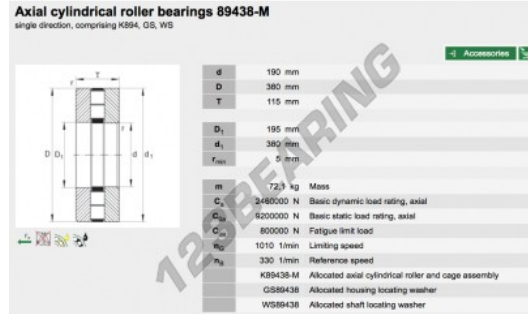

## Thrust roller bearing 89438-M-INA - 89438-M-INA

<https://www.123bearing.ie/bearing-housing/roller-bearing/thrust/89438-m-ina>

### PRODUCT FEATURES

Brand	INA
N° Ean13	3663952342153
Inside diameter	190 mm
Outside diameter	380 mm
Thickness	115 mm
Packaging	1

[contact@123bearing.ie](mailto:contact@123bearing.ie)

+33 359 36 04 90

CRT4 de Lesquin 60 Rue Du Haut De Sainghin 59273 Fretin FRANCE