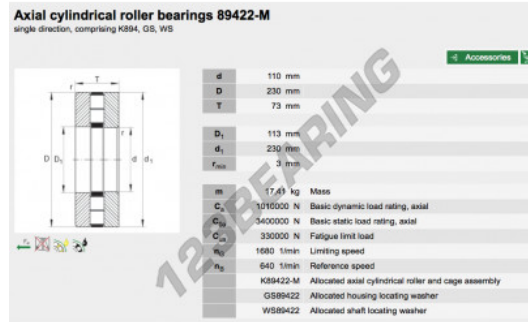

Thrust roller bearing 89422-M-INA - 89422-M-INA

<https://www.123bearing.ie/bearing-housing/roller-bearing/thrust/89422-m-ina>

PRODUCT FEATURES

Brand	INA
N° Ean13	3663952342078
Inside diameter	110 mm
Inside diameter	4.331" inch
Outside diameter	230 mm
Outside diameter	9.055" inch
Thickness	73 mm
Thickness	2.874" inch
Packaging	1