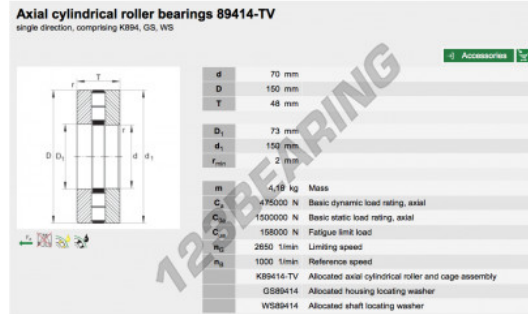

Thrust roller bearing 89414-TV-INA - 89414-TV-INA

<https://www.123bearing.ie/bearing-housing/roller-bearing/thrust/89414-tv-ina>

PRODUCT FEATURES

Brand	INA
N° Ean13	3663952342016
Inside diameter	70 mm
Outside diameter	150 mm
Thickness	48 mm
Packaging	1