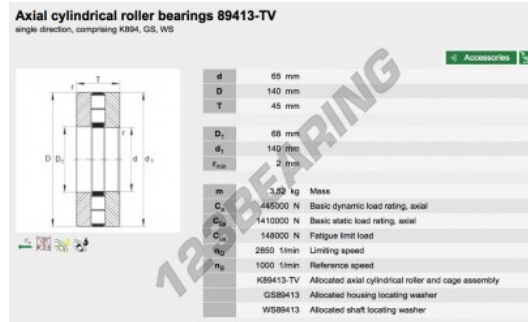

## Thrust roller bearing 89413-TV-INA - 89413-TV-INA

<https://www.123bearing.ie/bearing-housing/roller-bearing/thrust/89413-tv-ina>

### PRODUCT FEATURES

Brand	INA
N° Ean13	3663952342009
Inside diameter	65 mm
Outside diameter	140 mm
Thickness	45 mm
Packaging	1

[contact@123bearing.ie](mailto:contact@123bearing.ie)

+33 359 36 04 90

CRT4 de Lesquin 60 Rue Du Haut De Sainghin 59273 Fretin FRANCE