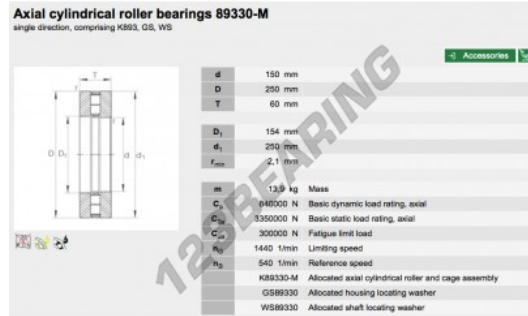

## Thrust roller bearing 89330-M-INA - 89330-M-INA

<https://www.123bearing.ie/bearing-housing/roller-bearing/thrust/89330-m-ina>

### PRODUCT FEATURES

Brand	INA
N° Ean13	3663952341989
Inside diameter	150 mm
Outside diameter	250 mm
Thickness	60 mm
Packaging	1

[contact@123bearing.ie](mailto:contact@123bearing.ie)

+33 359 36 04 90

CRT4 de Lesquin 60 Rue Du Haut De Sainghin 59273 Fretin FRANCE