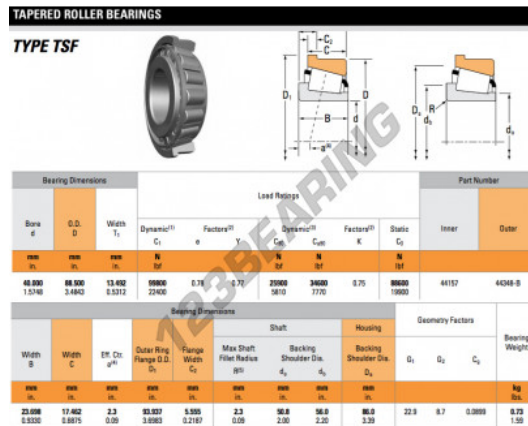

## Tapered roller bearing

### 44157-44348-B-TIMKEN - 44157-44348-B-TIMKEN

https://www.123bearing.ie/bearing-housing/roller-bearing/tapered/44157-44348-b-timken

## PRODUCT FEATURES

Brand	TIMKEN
N° Ean13	3663952336732
Inside diameter	40 mm
Inside diameter	1.575" inch
Outside diameter	88.5 mm
Outside diameter	3.484" inch
Thickness	13.492 mm
Thickness	17/32" inch
Packaging	1