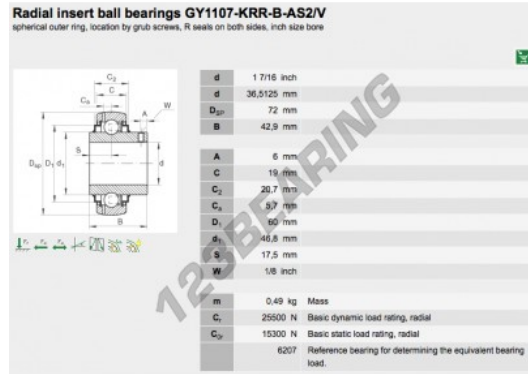

Housed bearing accessorie

GY1107-KRR-B-AS2-V-INA - GY1107-KRR-B-AS2-V-INA

https://www.123bearing.ie/bearing-housing/housed-bearing/accessories/gy1107-krr-b-as2-v-ina

PRODUCT FEATURES

Brand	INA
N° Ean13	3663952333489
Inside diameter	36.5125 mm
Outside diameter	72 mm
Thickness	42.9 mm
Packaging	1