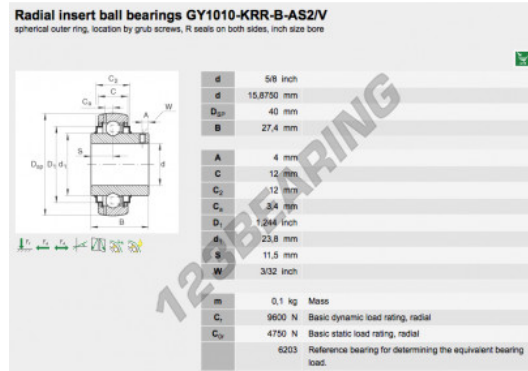

Housed bearing accessorie GY1010-KRR-B-AS2-V-INA - GY1010-KRR-B-AS2-V-INA

<https://www.123bearing.ie/bearing-housing/housed-bearing/accessories/gy1010-krr-b-as2-v-ina>

PRODUCT FEATURES

Brand	INA
N° Ean13	3663952333397
Inside diameter	15.875 mm
Outside diameter	40 mm
Thickness	27.4 mm
Packaging	1