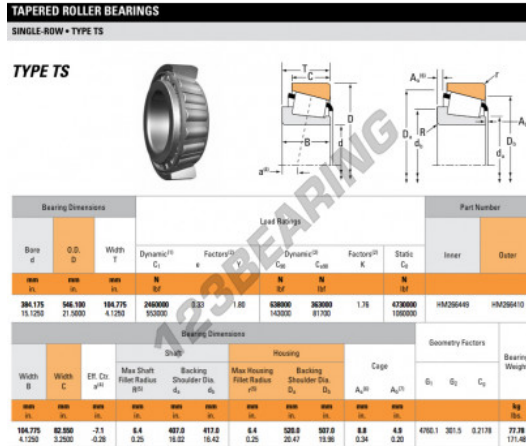

Tapered roller bearing HM266449-HM266410-TIMKEN - HM266449-HM266410-TIMKEN

<https://www.123bearing.ie/bearing-housing/roller-bearing/tapered/hm266449-hm266410-timken>

PRODUCT FEATURES

Brand	TIMKEN
N° Ean13	3663952330129
Inside diameter	384.175 mm
Inside diameter	15 1/8" inch
Outside diameter	546.1 mm
Outside diameter	21 1/2" inch
Thickness	104.775 mm
Thickness	4 1/8" inch
Packaging	1