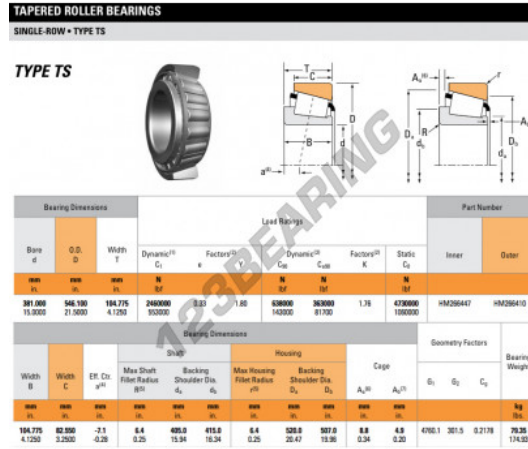

Tapered roller bearing HM266447-HM266410-TIMKEN - HM266447-HM266410-TIMKEN

<https://www.123bearing.ie/bearing-housing/roller-bearing/tapered/hm266447-hm266410-timken>

PRODUCT FEATURES

Brand	TIMKEN
N° Ean13	3663952330044
Inside diameter	381 mm
Outside diameter	546.1 mm
Thickness	104.775 mm
Packaging	1