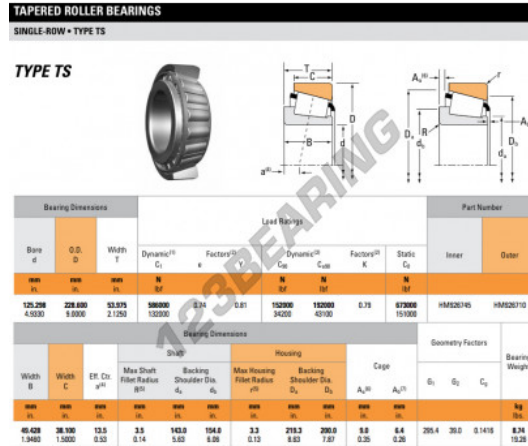

Tapered roller bearing HM926745-HM926710-TIMKEN - HM926745-HM926710-TIMKEN

<https://www.123bearing.ie/bearing-housing/roller-bearing/tapered/hm926745-hm926710-timken>

PRODUCT FEATURES

Brand	TIMKEN
N° Ean13	3663952325040
Inside diameter	125.298 mm
Outside diameter	228.6 mm
Thickness	53.975 mm
Weight	8740 g
Packaging	1